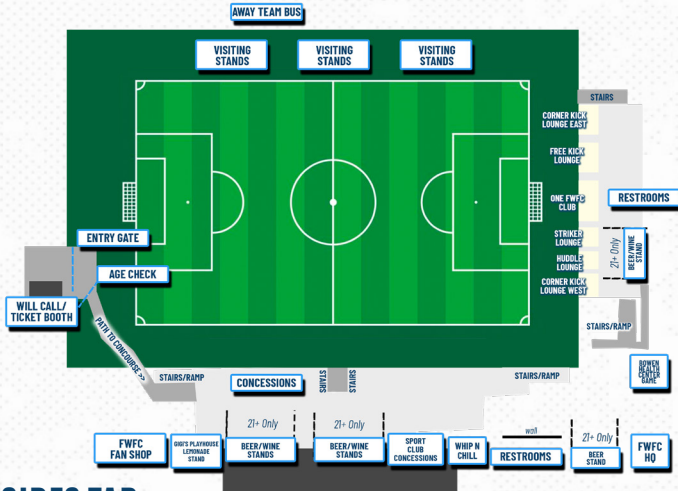

BISHOP D'ARCY STADIUM

THE OFFSIDES TAP

Our Offsides Tap offers a variety of domestic, international and local craft beers, wines, Truly Hard Seltzers and more! Our beer offerings include Bud Light, Busch Light, Michelob Ultra, Modelo, Miller Lite, and FWFC Goalside by Hop River Brewing.